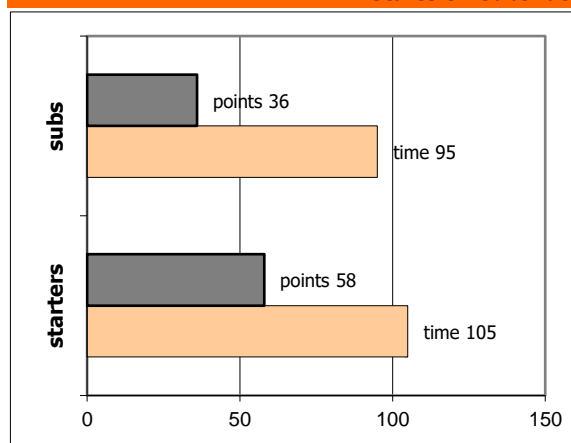

Referees: Μαυρέλης, Κασιμάτης

By Quarter	1	2	3	4
Ολυμπιακός	32	19	21	22
Κρόνος Αγ. Δημ.	13	14	20	14

End of Quarter	1	2	3	4
Ολυμπιακός	32	51	72	94
Κρόνος Αγ. Δημ.	13	27	47	61

Ολυμπιακός

Coach: Γ. Παντελάκης, Αγ. Πιπίσιος

Fastbreaks: 8 / 10

#	Player	Time (min)	Pts	Ft	2Fg	3Fg	+/-	Rbs		As	St	Tu	Bl	Fouls		Eff
								de	of					dr	co	
4	Μπουρνελές Γ.	23	13	0 / 0	2 / 5	3 / 4	21	3	1	4	2	3	2	2	4	18
5	Αντωνίου Κ.	11	0	0 / 0	0 / 1	0 / 0	3	1	1	2	1	2	0	0	0	2
6	Γιακί Π.	16	4	0 / 0	2 / 4	0 / 1	12	1	2	2	1	0	0	0	1	7
7	Νταψής Δ.	17	10	0 / 3	5 / 5	0 / 0	14	6	4	0	0	1	0	2	2	16
8	Λυκογιάννης Θ.	19	3	1 / 1	1 / 2	0 / 3	8	5	0	6	1	3	0	1	1	8
9	Ζούγρης Π.	13	2	0 / 0	1 / 2	0 / 0	8	0	1	1	0	0	0	1	1	3
10	Ροζακέας Αν.	26	17	2 / 3	3 / 3	3 / 7	27	8	0	6	0	0	2	3	2	28
11	Σαλταρικός Γ.	14	7	3 / 3	2 / 3	0 / 1	13	2	0	2	1	1	0	2	2	9
12	Σαπλαούρας Φ.	14	9	2 / 2	2 / 3	1 / 4	6	2	1	0	1	2	2	1	0	9
13	Σεγκούρα Κ.	17	12	0 / 2	3 / 3	2 / 4	19	4	2	2	1	0	0	1	2	17
14	Αμπούση Β.	8	11	0 / 0	4 / 4	1 / 4	8	2	1	0	2	0	0	0	1	13
15	Παπασταύρου Ευ.-Ι.	22	6	1 / 2	1 / 3	1 / 5	26	4	0	3	1	3	0	1	0	4
Team								0	0			2		0	0	
1st quarter			32	2 / 4	9 / 12	4 / 9	13	3	8	1	2	0	3	5	4	5
2nd quarter			19	1 / 6	6 / 8	2 / 10	11	5	5	4	5	1	3	5	2	25
3rd quarter			21	4 / 4	4 / 7	3 / 9	7	2	6	2	4	2	4	3	2	27
4th quarter			22	2 / 2	7 / 11	2 / 5	7	3	9	4	6	3	4	3	3	35
Final Stats		200	94	9 / 16	26 / 38	11 / 33	165	38	13	28	11	17	6	14	16	132
				56%	68%	33%		51								

Κρόνος Αγ. Δημ.

Coach: Ι. Στεφανάκης, Β. Ξιούρας

#	Player	Pts	-	3s
4	Λυσάνδρου Σ.	5	-	1
5	Κάντιου Ρ.	5	-	1
16	Μποσγανάς Ε.	18	-	2
7	Ιακώβου Α.	4	-	0
8	Ζαμπούκας Δ.	4	-	0
24	Σουλιμιώτης Φ.	9	-	2
10	Παπαδάκος Δ.	4	-	0
11	Μαρτζούκος Σ.	0	-	0
12	Δεληδημήτρης Ν.	1	-	0
13	Σουγλήρης Χ.	11	-	0
14	Σπανάκης Δ.	0	-	0
15	Κακαβιάς Μ.	0	-	0

Starters - Subs ratio